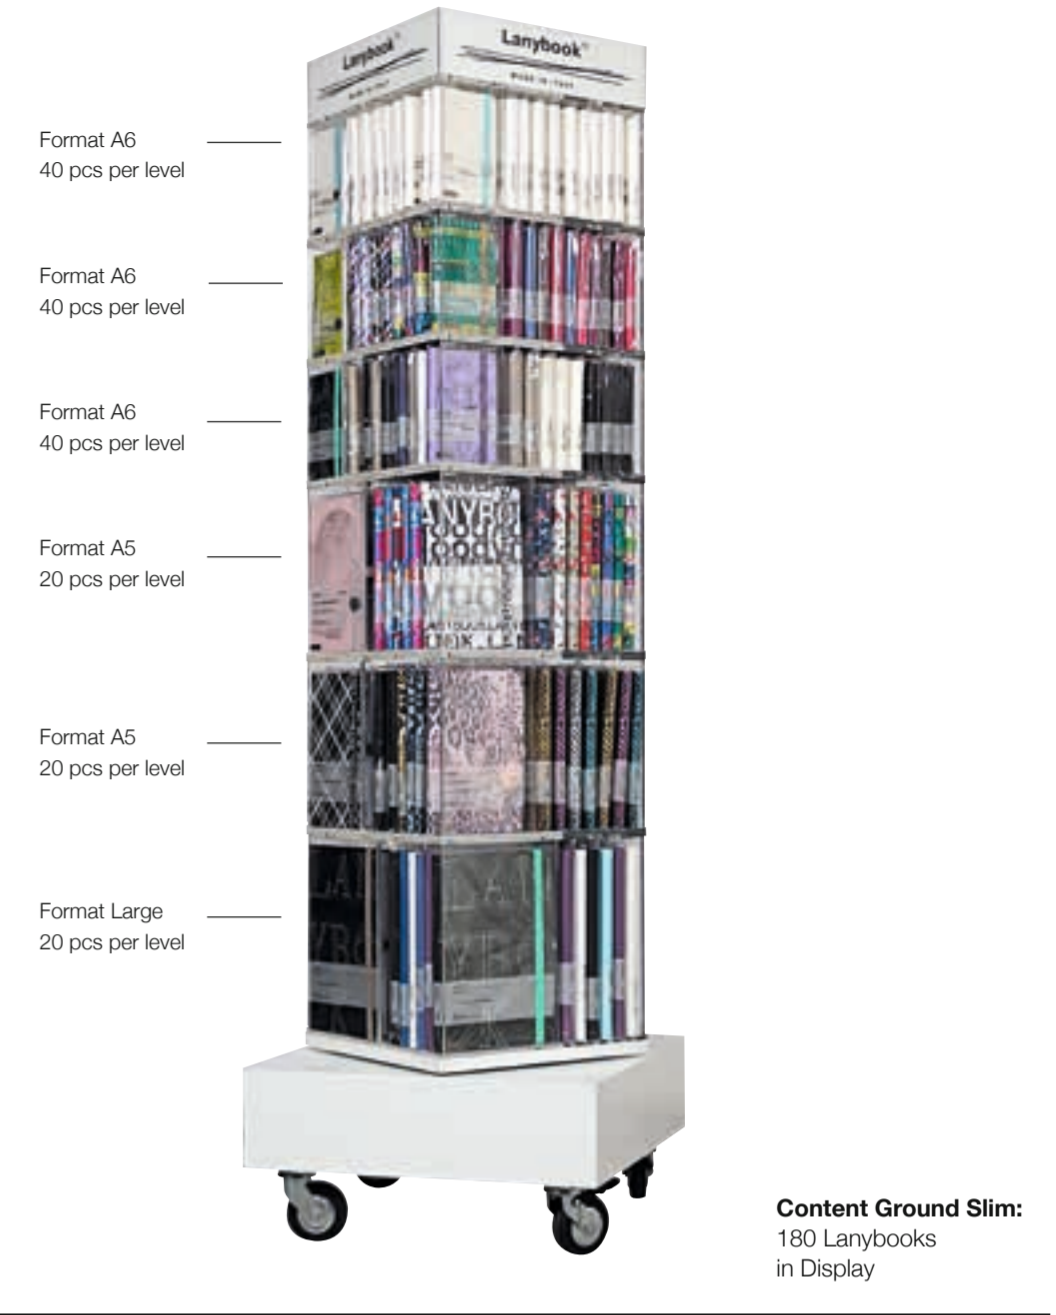

Internal pocket

The Lanybook collection includes a convenient discreet expandable pocket, to hold your everyday essential. Keep safe your tickets, travel information or photographs. The pocket is always printed in the colours of the endpapers.

DISPLAY Ground L1 & desk L2

Our practical display for your retail space presents the Lanybook with great visual impact.

DISPLAY Ground SLIM with wheels DISPLAY table slim

Display Totem

Island

The Lanybook island display is made to be placed in the middle of the shop. It is accessible from all four sides. It communicates to the customer through four large images which are placed on the surface panels.