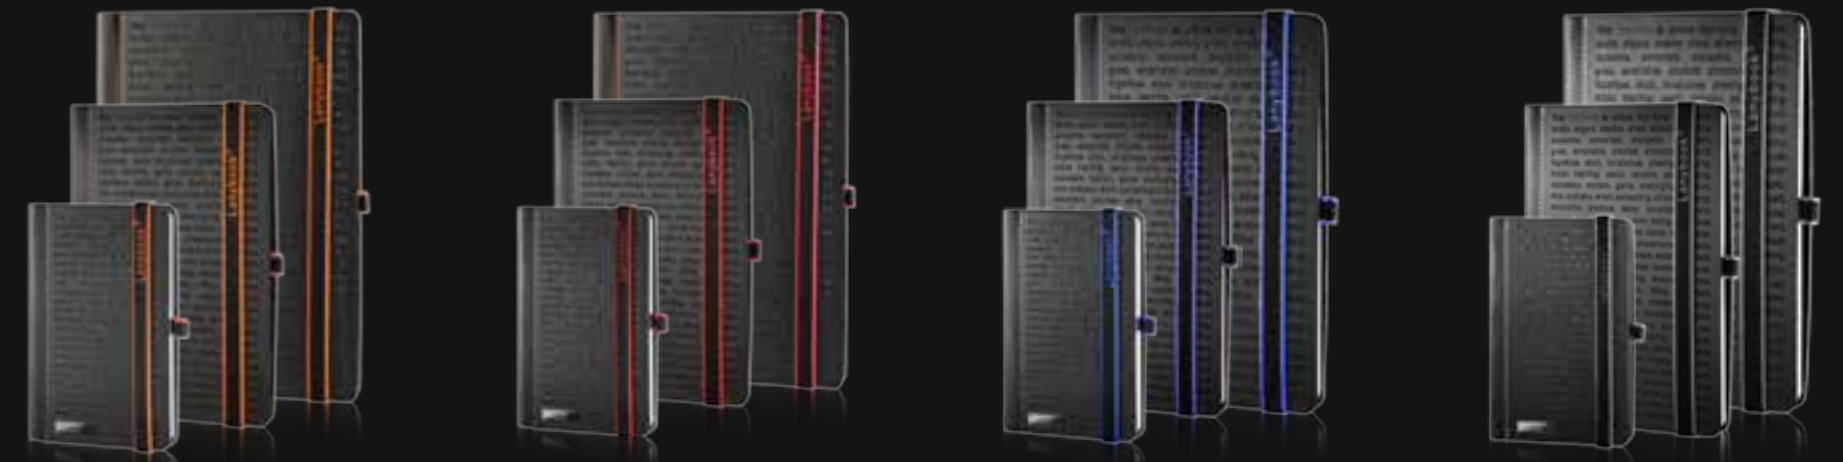

THE ONE DS

	A6 90 x 140 mm	A5 140 x 205 mm	LARGE 175 x 247 mm	A6 90 x 140 mm	A5 140 x 205 mm	LARGE 175 x 247 mm	A6 90 x 140 mm	A5 140 x 205 mm	LARGE 175 x 247 mm	A6 90 x 140 mm	A5 140 x 205 mm	LARGE 175 x 247 mm
	LN15S-181	LN65S-181	L6N5S-181	LN15S-182	LN65S-182	L6N5S-182	LN15S-183	LN65S-183	L6N5S-183	LN15S-184	LN65S-184	L6N5S-184
	LN25S-181	LN75S-181	L7N5S-181	LN25S-182	LN75S-182	L7N5S-182	LN25S-183	LN75S-183	L7N5S-183	LN25S-184	LN75S-184	L7N5S-184
	LN35S-181	LN85S-181	L8N5S-181	LN35S-182	LN85S-182	L8N5S-182	LN35S-183	LN85S-183	L8N5S-183	LN35S-184	LN85S-184	L8N5S-184