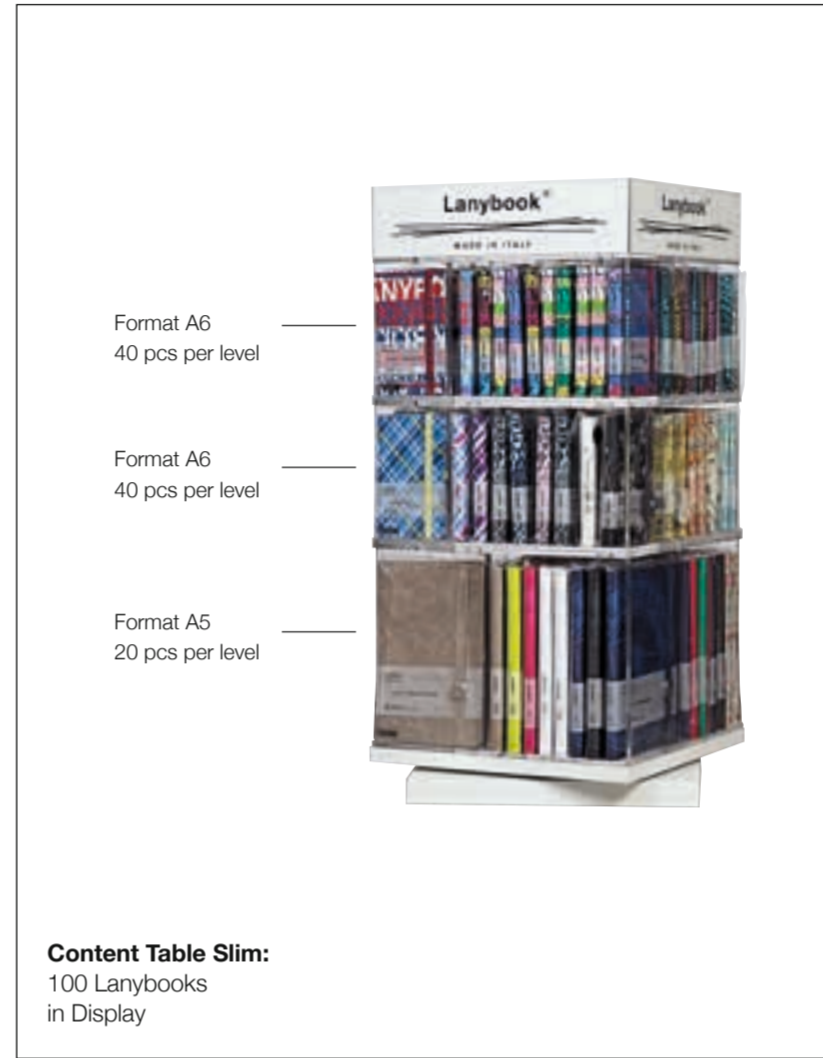

LIBERTY

NEW		NEW		NEW		NEW	
A6 90 x 140 mm	A5 140 x 205 mm	A6 90 x 140 mm	A5 140 x 205 mm	A6 90 x 140 mm	A5 140 x 205 mm	A6 90 x 140 mm	A5 140 x 205 mm
LP14V-222	LP64V-222	LH14V-223	LH64V-223	LG14V-224	LG64V-224	LG14V-225	LG64V-225

SMARTBOOK

NEW		NEW		NEW		NEW	
A6 90 x 140 mm	A5 140 x 205 mm	A6 90 x 140 mm	A5 140 x 205 mm	A6 90 x 140 mm	A5 140 x 205 mm	A6 90 x 140 mm	A5 140 x 205 mm
LB13I-213	LB63I-213	LL13I-214	LL63I-214	LP13I-215	LP63I-215	LD13I-216	LD63I-216

Internal pocket

The Lanybook collection includes a convenient discreet expandable pocket, to hold your everyday essential. Keep safe your tickets, travel information or photographs. The pocket is always printed in the colours of the endpapers.

DISPLAY Ground L1 & desk L2

Our practical display for your retail space presents the Lanybook with great visual impact.

DISPLAY Ground SLIM with wheels DISPLAY table slim

Display Totem

Island

The Lanybook island display is made to be placed in the middle of the shop. It is accessible from all four sides. It communicates to the customer through four large images which are placed on the surface panels.